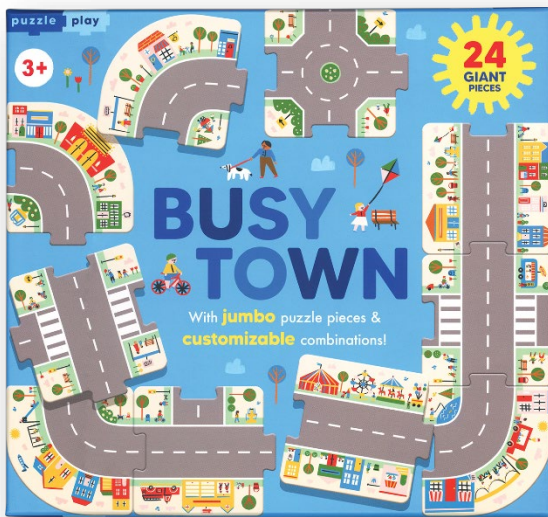

# PUZZLE PLAY

## BUSY TOWN \* BUSY TOWN 3D PLAY SET

Libby Burns

Puzzles/Games | Ages 3+ | Boxed puzzle/game

**Giant Floor Puzzle** ISBN: 978-1-68464-798-9 | 24 pieces | 9.5 x 8.7 x 2.4 (box) | \$29.99

**3D Play Set** ISBN: 978-1-68464-914-3 | 12 figures | 6.5 x 7.3 (box) | \$9.99

A new layout—and a new experience—every time you play!

- **Busy Town Giant Floor Puzzle:** 24 double-sided, interchangeable puzzle pieces, seek-and-find activity.
- **Busy Town 3D Play Set:** 12 3D figures make for additional fun.
- Imagination and problem-solving skills.
- Hand-eye coordination and fine motor skills.
- Can be paired with toy vehicles for gift giving.